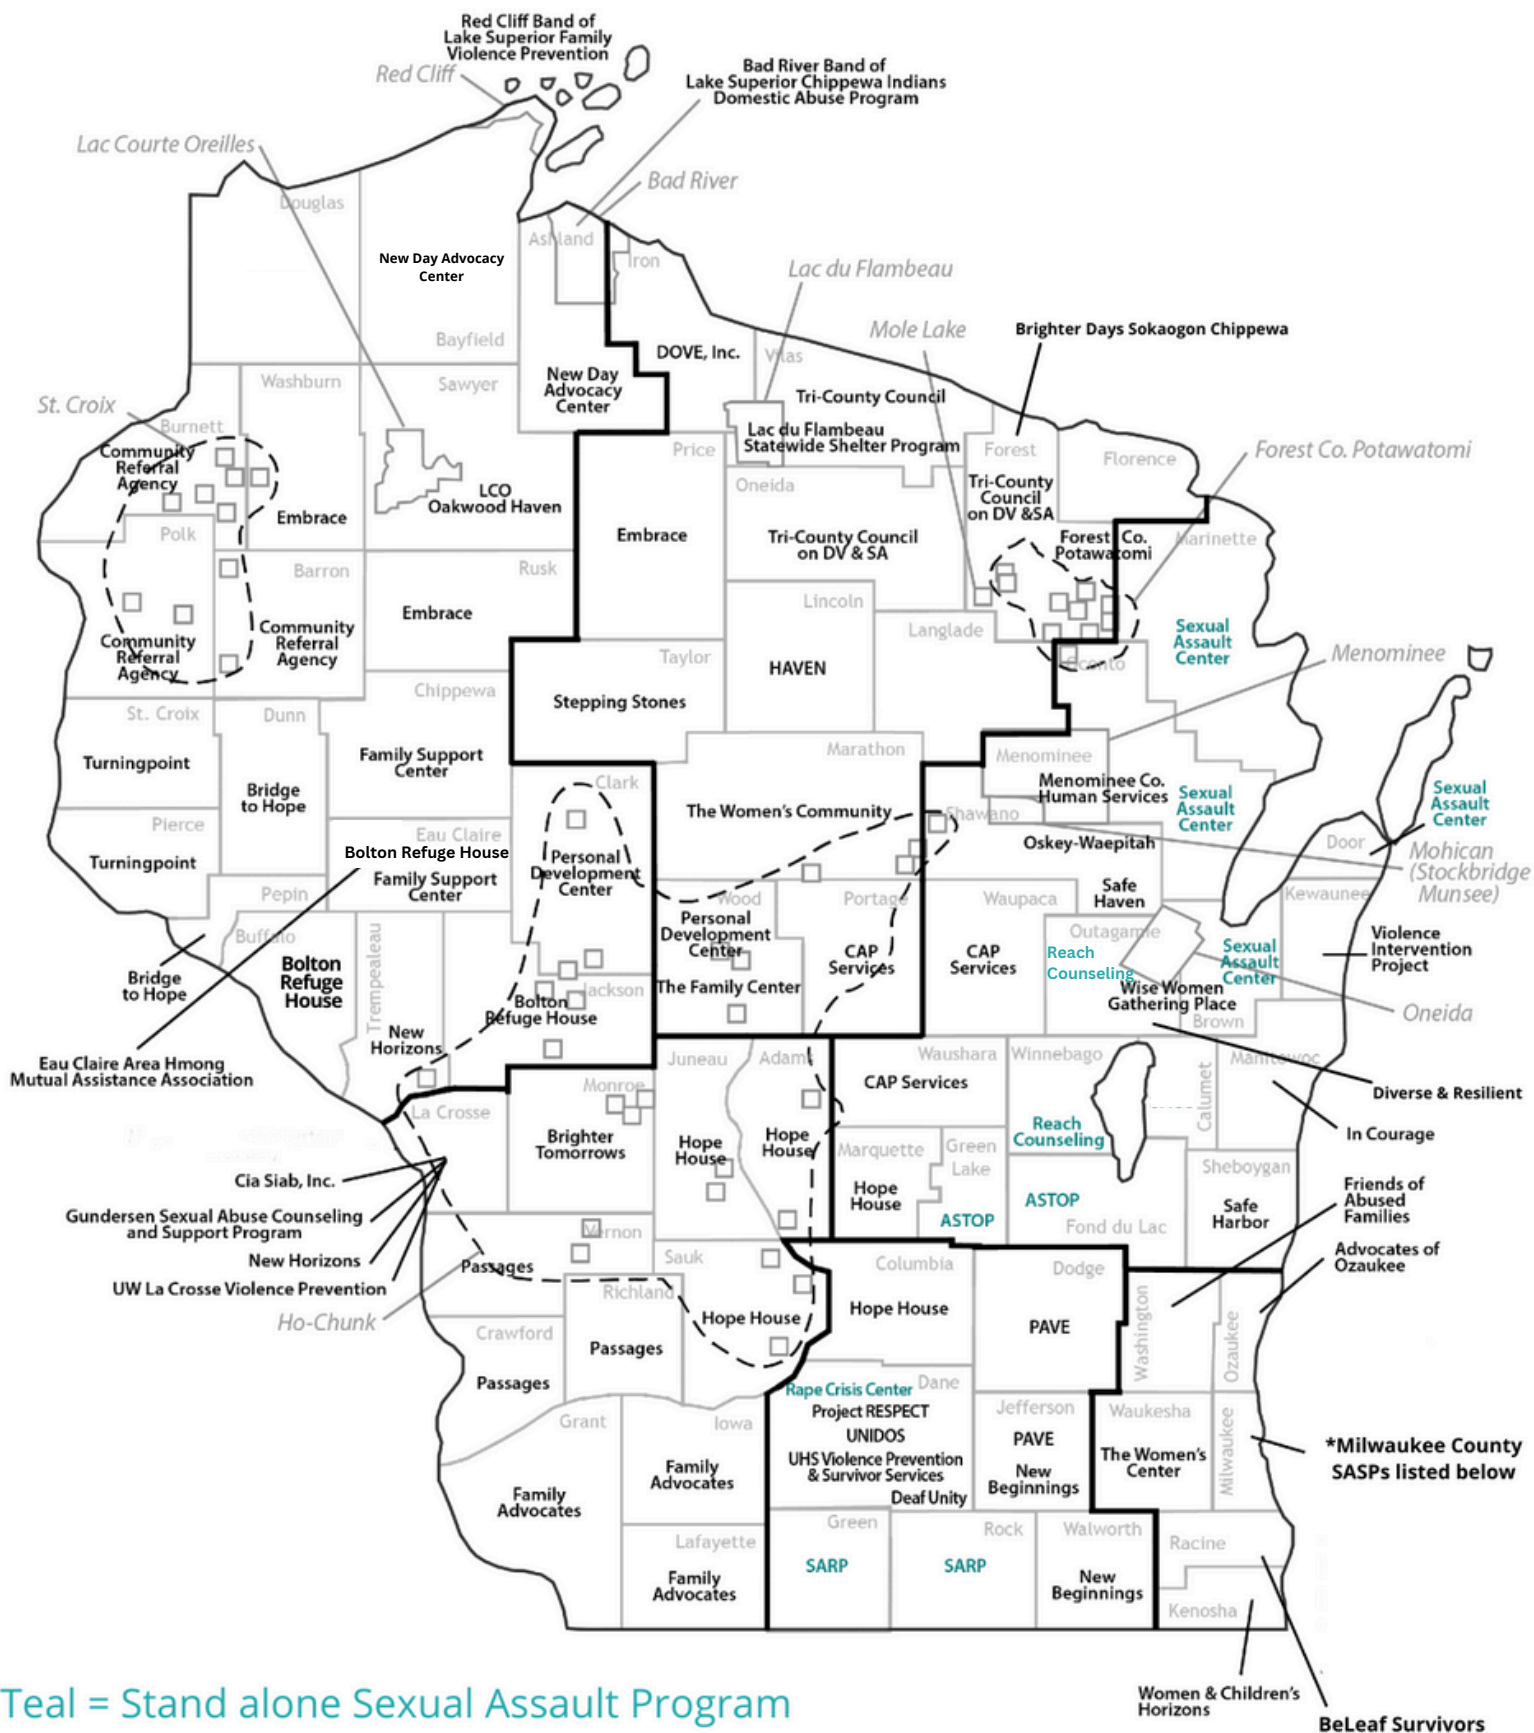

# Sexual Assault Service Providers (SASPs) in Wisconsin 2023

- \*Milwaukee County SASPs**
- Aurora Healing & Advocacy Services Dept
  - The Benedict Center
  - CORE El Centro
  - Devine Women's Foundation, Inc
  - Diverse & Resilient
  - Gerard L Ignace Indian Health Center
  - Hmong American Friendship Association (HAFA)
  - Jewish Family Services
  - Mahogany Cares
  - Milwaukee Center for Children & Youth
  - Milwaukee LGBT Community Center
  - Pathfinders
  - Sexual Assault Services
  - Team Teal 365
  - UAMOS Latina Resource Center